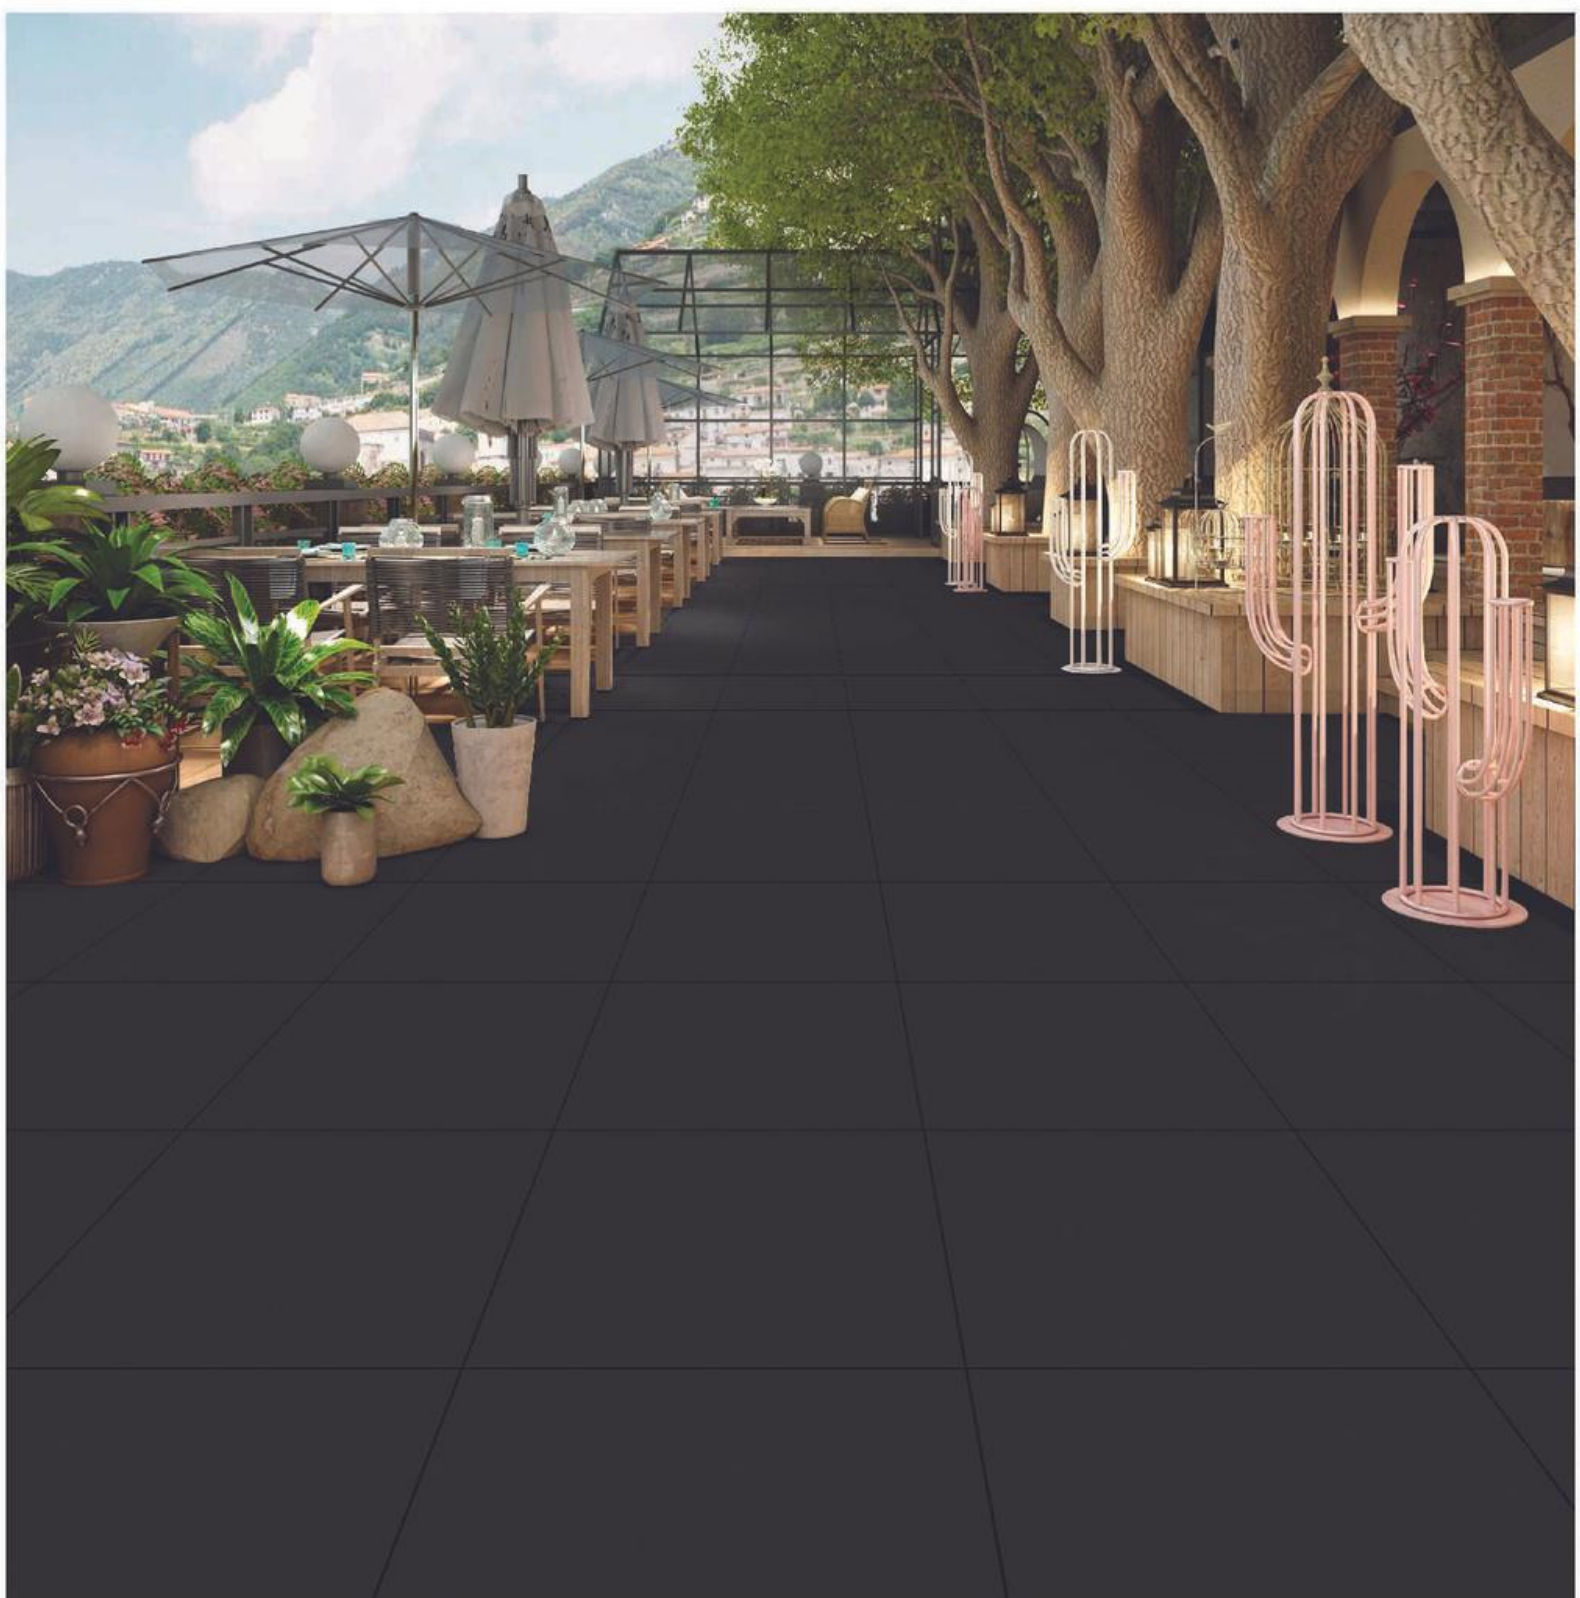

CHARCOAL BLACK